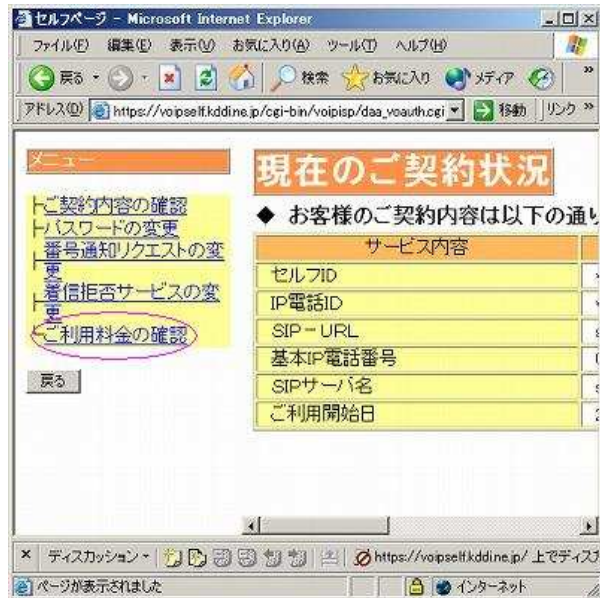

## (THE USAGE REPORT FOR SPINPHONE)

1. Please first access to the self page at <https://voipself.kddi.ne.jp/>

2. Please enter your Self ID in “セルフ ID(10桁)” and enter Self Password in “セルフパスワード”.
3. Click on “OK” button.

4. Your SpinPhone account will be shown as follows.

- \* “セルフ ID” = Self ID
- \* “IP 電話 ID” = SpinPhone ID
- \* “SIP URL” = SIP URL
- \* “基本 ID 電話番号” = SpinPhone teleph one number
- \* “SIP サーバ名” = SIP server name
- \* “ご利用開始日”= Billing start date