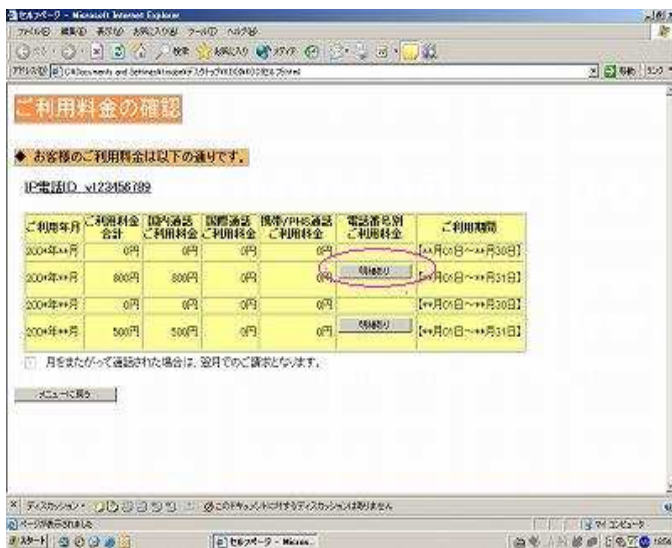

8. This chart reads as follows from the left.

- “ご利用年月”= Usage Month
- “ご利用料金合計” = Total cost of calls
- “国内通話ご利用料金” = Domestic telephone usage fee.
- “国際通話ご利用料金” = International telephone usage fee.
- “携帯/PHS 通話ご利用料金” = Cellphone/PHS usage fee
- “電話番号別ご利用料金” = Usage for each telephone number
- “ご利用期間” = Usage period
- Please click on “明細あり”(details) button to check the usage details.

* If you click on “メニューに戻る”button, you will go back to the previous page.