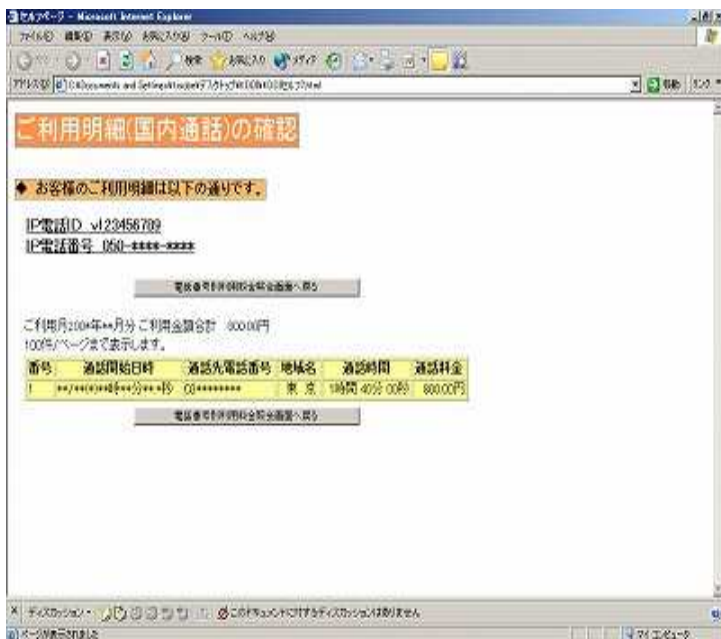

8. This chart reads as follows from the left.

- \* “ご利用年月”= Usage Month
- \* “ご利用料金合計” = Total cost of calls
- \* “国内通話ご利用料金” = Domestic telephone usage fee.
- \* “国際通話ご利用料金” = International telephone usage fee.
- \* “携帯/PHS 通話ご利用料金” = Cellphone/PHS usage fee
- \* “電話番号別ご利用料金” = Usage for each telephone number
- \* “ご利用期間” = Usage period
- \* Please click on “明細あり”(details) button to check the usage details.

\* If you click on “メニューに戻る”button, you will go back to the previous page.

9. This chart reads as follows from the left.

- \* “ご利用電話番号” = SpinPhone telephone number
- \* “ご利用料金合計” = Total cost of calls
- \* “国内通話ご利用料金” = Domestic telephone usage fee
  - “合計” = Total
  - “明細” = Details
- \* “国際通話ご利用料金” = International telephone usage fee.
  - “合計” = Total
  - “明細” = Details
- \* “携帯/PHS 通話ご利用料金” = Cellphone/PHS usage fee
  - “合計” = Total
  - “明細” = Details
- \* Please click on “表示”(details) to check the usage details.
- \* *If you click on “ご利用料金照会画面に戻る” button, you will go back to the previous page.*