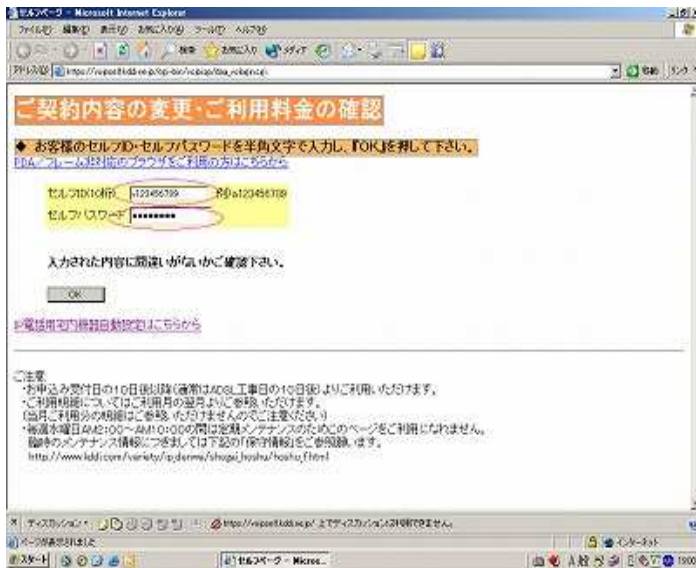

## (THE USAGE REPORT FOR SPINPHONE)

1. Please first access to the self page at <https://voipself.kddi.ne.jp/>

2. Please enter your Self ID in “セルフ ID(10桁)” and enter Self Password in “セルフパスワード”.
3. Click on “OK” button.